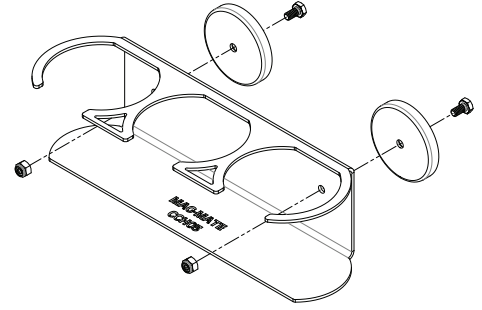

# CAN/CUP HOLDER ASSEMBLY INSTRUCTIONS

900440.A (05/18)

Making Things Better®

INDUSTRIAL MAGNETICS, INC. • 231.582.3100 • WWW.MAGNETICS.COM