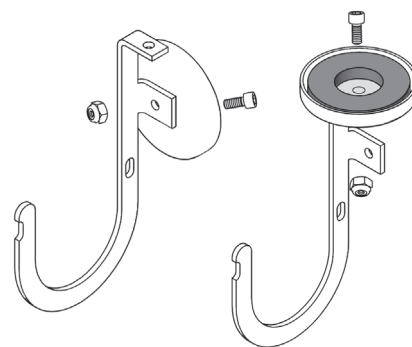

INDUSTRIAL MAGNETICS

Industrial Magnetics Inc. » Phone: 1.231.582.3100 » magnetics.com

MAGNETIC J HOOK ASSEMBLY INSTRUCTIONS

900427.B (06/22)

MX1000JH
MX1500JH
MX2000JH

INDUSTRIAL MAGNETICS

Industrial Magnetics Inc. » Phone: 1.231.582.3100 » magnetics.com