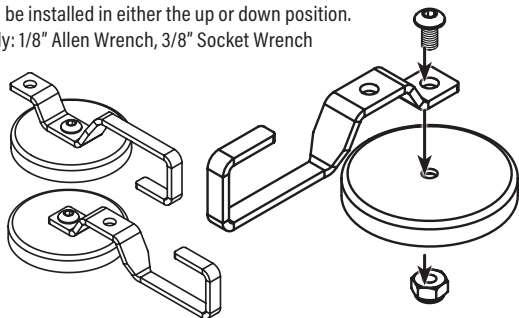

INDUSTRIAL MAGNETICS, INC. • 231.582.3100 • WWW.MAGNETICS.COM

REVERSIBLE MAGNETIC HOOK ASSEMBLY INSTRUCTIONS

900357 (04/22)

Assemble reversible magnetic hook as shown in the diagram.
Hook is reversible and can be installed in either the up or down position.
Tools required for assembly: 1/8" Allen Wrench, 3/8" Socket Wrench

INDUSTRIAL MAGNETICS

MAG-MATE®