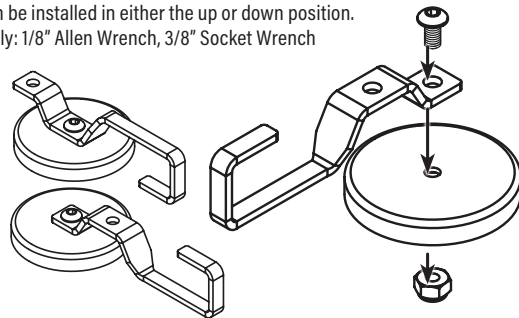

INDUSTRIAL MAGNETICS, INC. • 231.582.3100 • WWW.MAGNETICS.COM

REVERSIBLE MAGNETIC HOOK ASSEMBLY INSTRUCTIONS

900357 (04/22)

Assemble reversible magnetic hook as shown in the diagram.
Hook is reversible and can be installed in either the up or down position.
Tools required for assembly: 1/8" Allen Wrench, 3/8" Socket Wrench

INDUSTRIAL MAGNETICS

MAG-MATE®